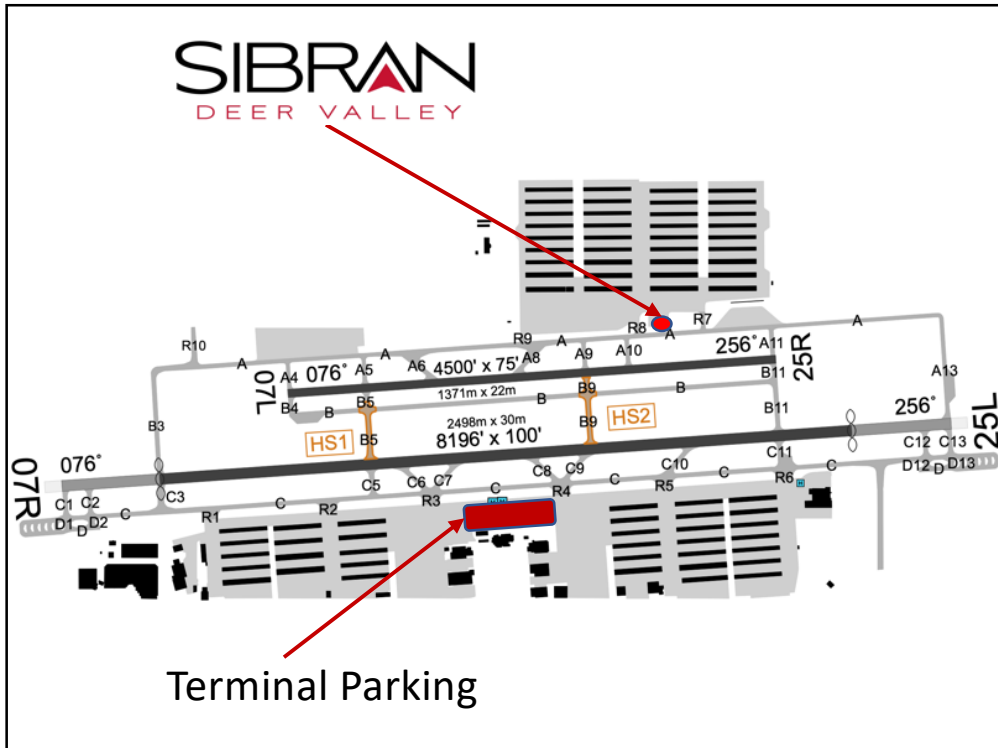

## Get Fuel on Way “In”

## Get Fuel on Way “Out”

1. Ask tower to land on **North** Runway (7L/25R), as long as length is suitable for you
2. Enter ramp at R8 and park at self-serve (either side of tank)
3. Restrooms are in Hangar building to North
4. Fill up your tanks (all major credit cards accepted)
5. Call Ground Control (121.80) and request taxi to “Terminal Parking” on the South side
6. Help yourself to a tie-down in front of terminal (tie downs are painted w/ yellow stripes). This parking is free of charge and provided by City of Phoenix. Parking limited to a couple of days.
7. Walk into terminal and out the other side of the building to parking lot for your ground transportation
8. For Rental Car, call local Enterprise office directly at (623) 587-9535
9. Uber or Lyft are excellent options at Deer Valley

1. Ask tower to land on **South** Runway (7R/25L).
2. Tell Ground Control (121.80) you want “Terminal Parking” on the South side (Taxiway R3 / R4)
3. Help yourself to a tie-down in front of terminal building (tie downs are painted w/ yellow stripes). This parking is free of charge and provided by City of Phoenix. Parking limited to a couple days.
4. Walk into terminal and out the other side of the building to parking lot for your ground transportation
5. For Rental Car, call local Enterprise office directly at (623) 587-9535
6. Uber or Lyft are excellent options at Deer Valley
7. When ready to depart, call Ground Control (121.80) and ask for taxi to Self-Serve
8. Fill up your tanks (all major credit cards accepted)
9. Restrooms are in Hangar building to North