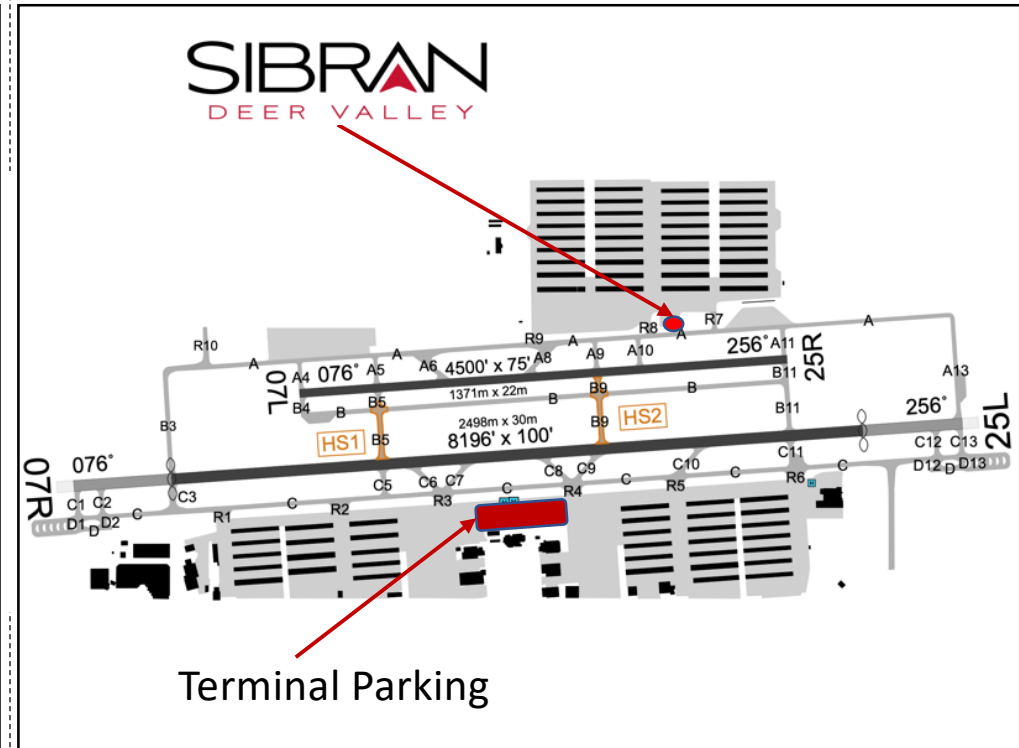

## Get Fuel on Way “In”

## Get Fuel on Way “Out”

1. Ask tower to land on **North** Runway (7L/25R), as long as length is suitable for you
2. Enter ramp at R8 and park at self-serve (either side of tank)
3. Restrooms are in Hangar building to North
4. Fill up your tanks (all major credit cards accepted)
5. Call Ground Control (121.80) and request taxi to “Terminal Parking” on the South side
6. Help yourself to a tie-down in front of terminal (tie downs are painted w/ yellow stripes). This parking is free of charge and provided by City of Phoenix. Parking limited to a couple of days.
7. Walk into terminal and out the other side of the building to parking lot for your ground transportation
8. For Rental Car, call local Enterprise office directly at (623) 587-9535
9. Uber or Lyft are excellent options at Deer Valley

1. Ask tower to land on **South** Runway (7R/25L).
2. Tell Ground Control (121.80) you want “Terminal Parking” on the South side (Taxiway R3 / R4)
3. Help yourself to a tie-down in front of terminal building (tie downs are painted w/ yellow stripes). This parking is free of charge and provided by City of Phoenix. Parking limited to a couple days.
4. Walk into terminal and out the other side of the building to parking lot for your ground transportation
5. For Rental Car, call local Enterprise office directly at (623) 587-9535
6. Uber or Lyft are excellent options at Deer Valley
7. When ready to depart, call Ground Control (121.80) and ask for taxi to Self-Serve
8. Fill up your tanks (all major credit cards accepted)
9. Restrooms are in Hangar building to North